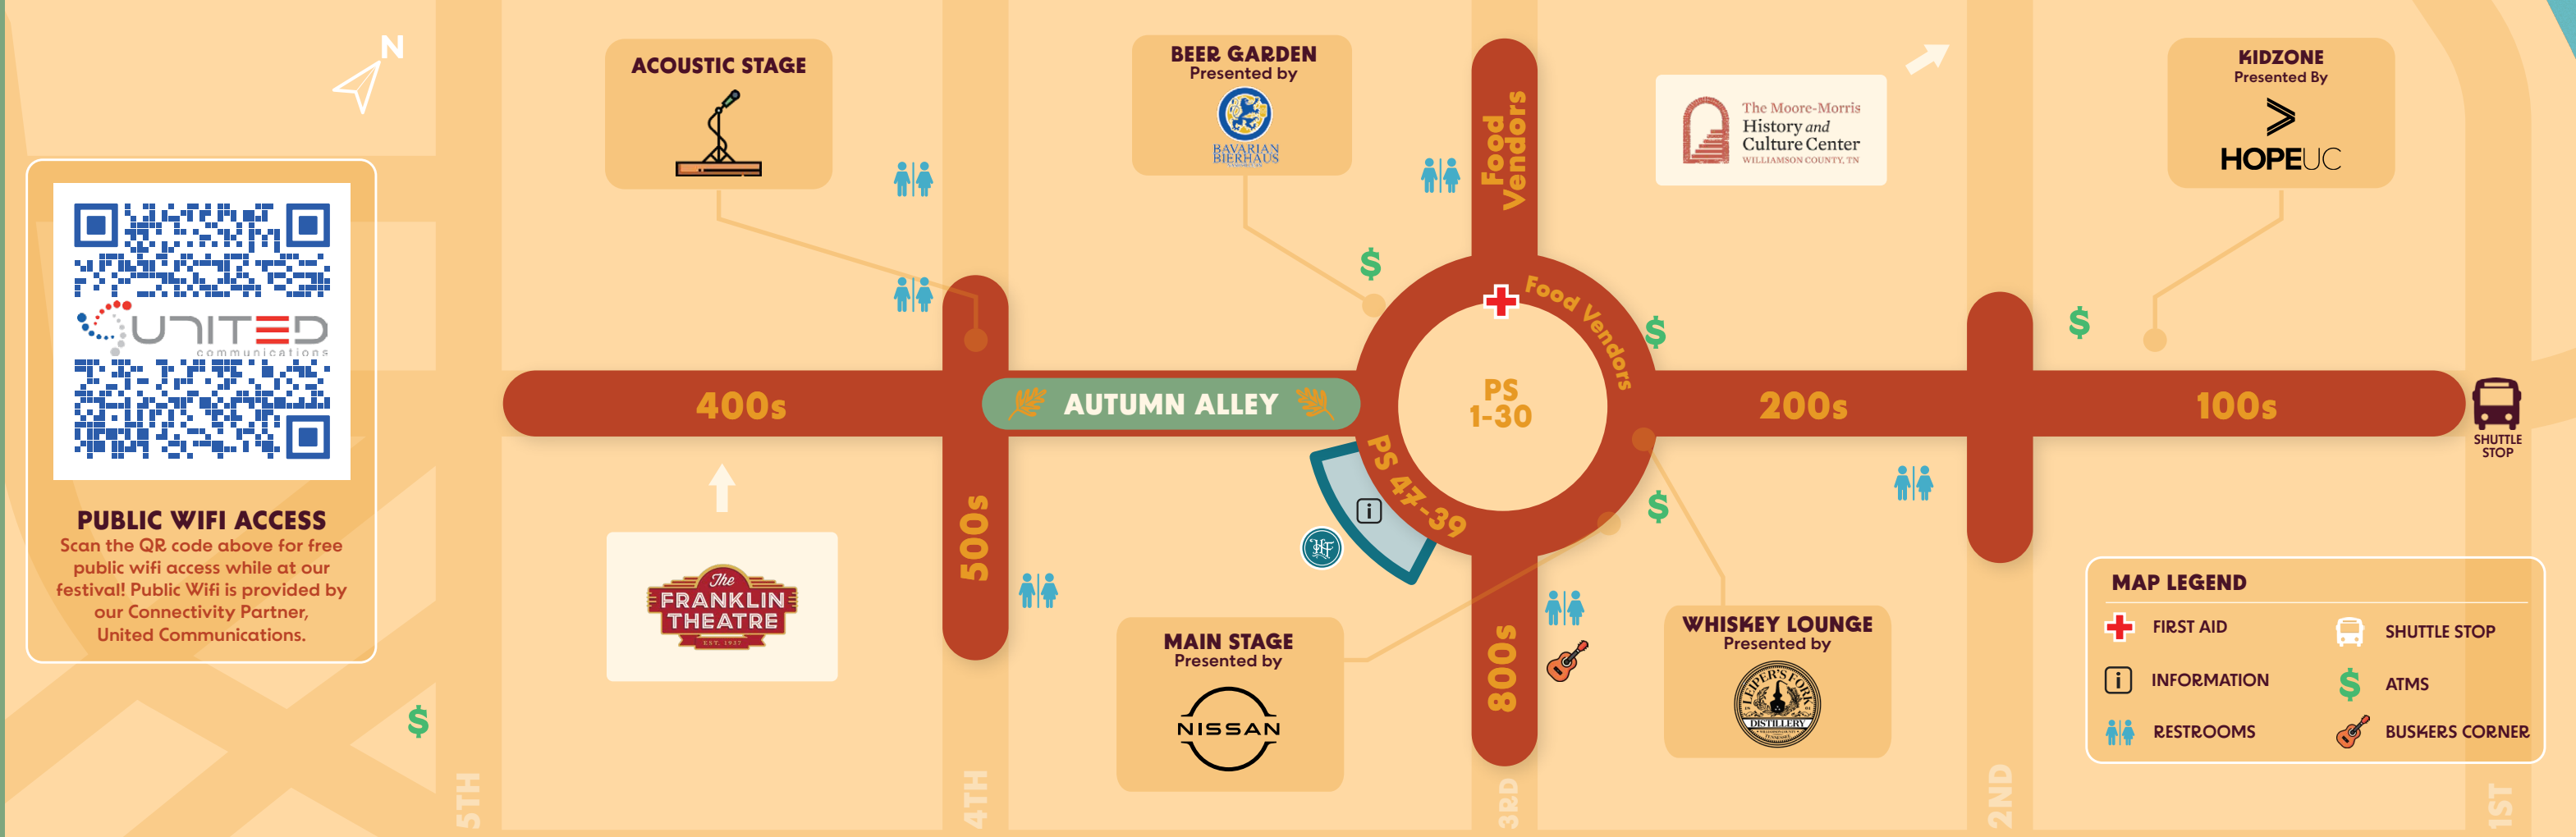

**MOORE-MORRIS HISTORY AND CULTURE CENTER**  
Located just a couple blocks from the Square, come see history quite literally come to life at the Moore-Morris History and Culture Center! A multi-sensory tavern experience, living portraits, and a FREE root beer float for solving Williamson County's oldest crimes, make plans to visit the Center during PumpkinFest!

**SCARECROW CRAWL**

Enjoy Discounts & Win a Movie Ticket to The Franklin Theatre! Grab a passport and follow the Scarecrow Crawl to find the unique Scarecrow at each destination and write its code on your passport to claim your prize!

Passports available at the DFA tent on the square or at each shuttle stop entrance.

**FOOD VENDORS**

- 40 Below Company
- Fruitfully Dipped LLC
- Ace's Kettle Corn
- Haole Boys Teriyaki
- April's Kitchen
- Mama Yang & Daughter
- Bee Happy Creamery
- Smokey Dawggs Gourmet Hot Dog Co
- Buffalo Texas Sausage
- The Monkey's Treehouse Eatery
- Cajun Hub Kitchen
- The Steel Pony
- Colton's Steak House & Grill
- The Street Food Connection
- Ellie's Old Fashioned Doughnuts
- This Turkey Here
- Fabulous Food Services
- Travelin Tom's Coffee Truck
- Faith's Old Fashioned Ice Cream
- Whitney's Cookies, LLC
- Flour and Forge
- Wild Bills Soda
- French Dips and Subs
- Woolson Concessions
- Fried Green Tomatoes